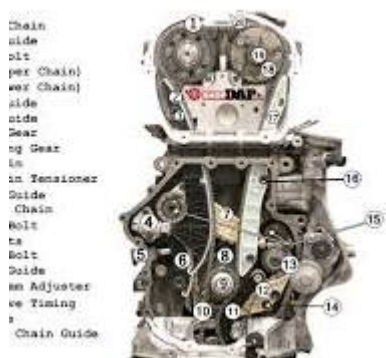

Does Audi make Porsche engines? Yes in the case of the Cayenne, Mecan and Panamera. The engines are modified versions of Audi/VW engines.

Figure Engine Parts for 2020 Audi A4 Quattro | OEM Parts Online
Best Audi Parts Diagram Websites, 17 Feb 2023 — Best Audi Parts Diagram Websites. Hey all, with purchasing a 2019 A5 sportback a few months back i am wondering if there are good websites out ... audizine.com/forum/showthread.php/970916-Best-Audi-Parts-Diagram-Websites