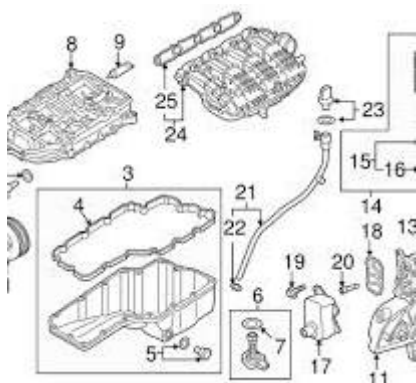

Does Audi make Porsche engines? Yes in the case of the Cayenne, Mecan and Panamera. The engines are modified versions of Audi/VW engines.

Figure Engine Parts for 2020 Audi A4 Quattro | OEM Parts Online
Best Audi Parts Diagram Websites, 17 Feb 2023 — Best Audi Parts Diagram Websites. Hey all, with purchasing a 2019 A5 sportback a few months back i am wondering if there are good websites out ... audizine.com/forum/showthread.php/970916-Best-Audi-Parts-Diagram-Websites