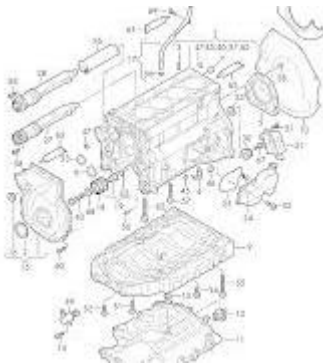

Figure Q&A: Audi A6 Avant 2.8 - Engine Diagram, P1196, P0411 &

How to Find the Engine Code on a Volkswagen and Audi - YouTube, Shop Our Complete Catalog Of Genuine OEM Audi Engine Parts At Low Prices With Fast & Affordable Nationwide Shipping! [m youtube com/watch?v=ywMeFGLEyk8](https://www.youtube.com/watch?v=ywMeFGLEyk8)