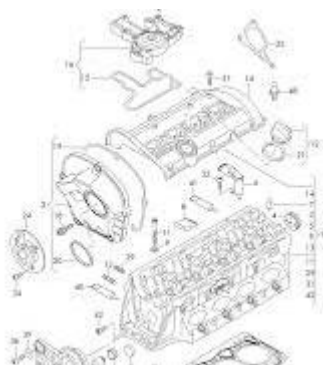

Figure 2.0t TSI Timing Chain Component Diagram for VW and Audi ...
Audi S4 Engine Diagram, 2023 Jul 24 - Read the complete article about audi s4 engine diagram at WWW.NIMAS.CO. id pinterest.com/pin/885098133006982765/